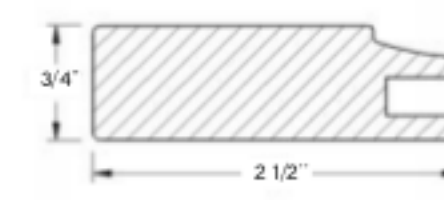

## 2 NEW POLYESTER DOOR MODELS

XL 490

XL 590

Your Kalidor distributor

Minimum		Maximum	
Height	Width	Height	Width
5 1/2"	6 3/4"	72"	50 1/2"
140 mm	171 mm	1829 mm	1283 mm

Minimum		Maximum	
Height	Width	Height	Width
6"	6 3/4"	72"	51"
152 mm	171 mm	1829 mm	1295 mm