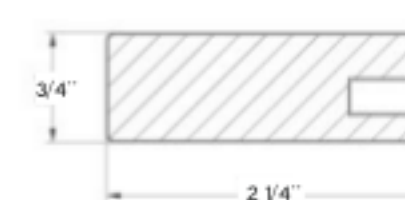

## 2 NEW POLYESTER DOOR MODELS

XL 490

XL 590

Your Kalidor distributor

Minimum		Maximum	
Height	Width	Height	Width
5 1/2"	6 3/4"	72"	50 1/2"
140 mm	171 mm	1829 mm	1283 mm

Minimum		Maximum	
Height	Width	Height	Width
6"	6 3/4"	72"	51"
152 mm	171 mm	1829 mm	1295 mm